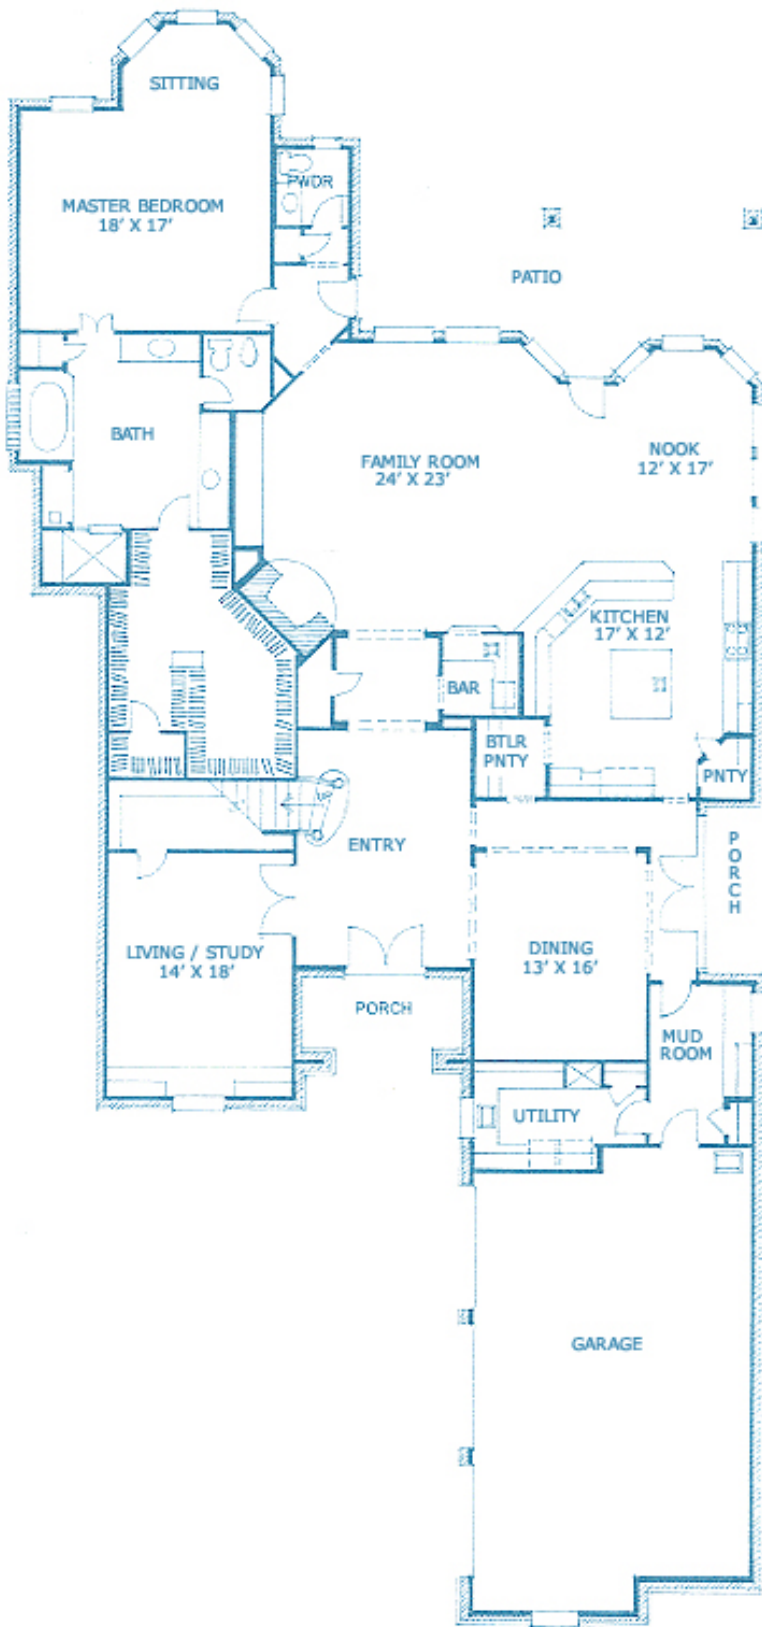

6296 Memorial Drive
Chapel Creek
Frisco Texas 75034
4,779 sq. ft. (approximate)

Floor Plan and features subject to change.

3 Bedrooms
3 full Baths
1 Powder Bath
Study
2 Living Areas
Green Belt Lot

- ◆ Traditional Brick Home with Cast Stone Detail
- ◆ Impressive Large Entry with Barrel Ceiling
- ◆ Gourmet Kitchen with Designer Series Appliances and Granite Countertops
- ◆ Custom Maple Cabinets in Main Living Areas
- ◆ Large Great room with Built-Ins and Cast Stone Fireplace
- ◆ Handsome Paneled Study furnished with Bookcases and Credenza
- ◆ Both a Walk-In Bar and Butlers Pantry
- ◆ Second Office off Garage
- ◆ Spacious Master Suite with Sitting Area
- ◆ 2 Large Bedrooms Upstairs, Each with Large Closets and Separate Baths
- ◆ Oversized Utility Room
- ◆ Upstairs Gameroom with Bar and Deck
- ◆ Optional Media Room Upstairs
- ◆ Covered Patio Across Back of House
- ◆ Oversized Three Car Garage with Storage/Work Area and Sink
- ◆ Pool-Sized Yard